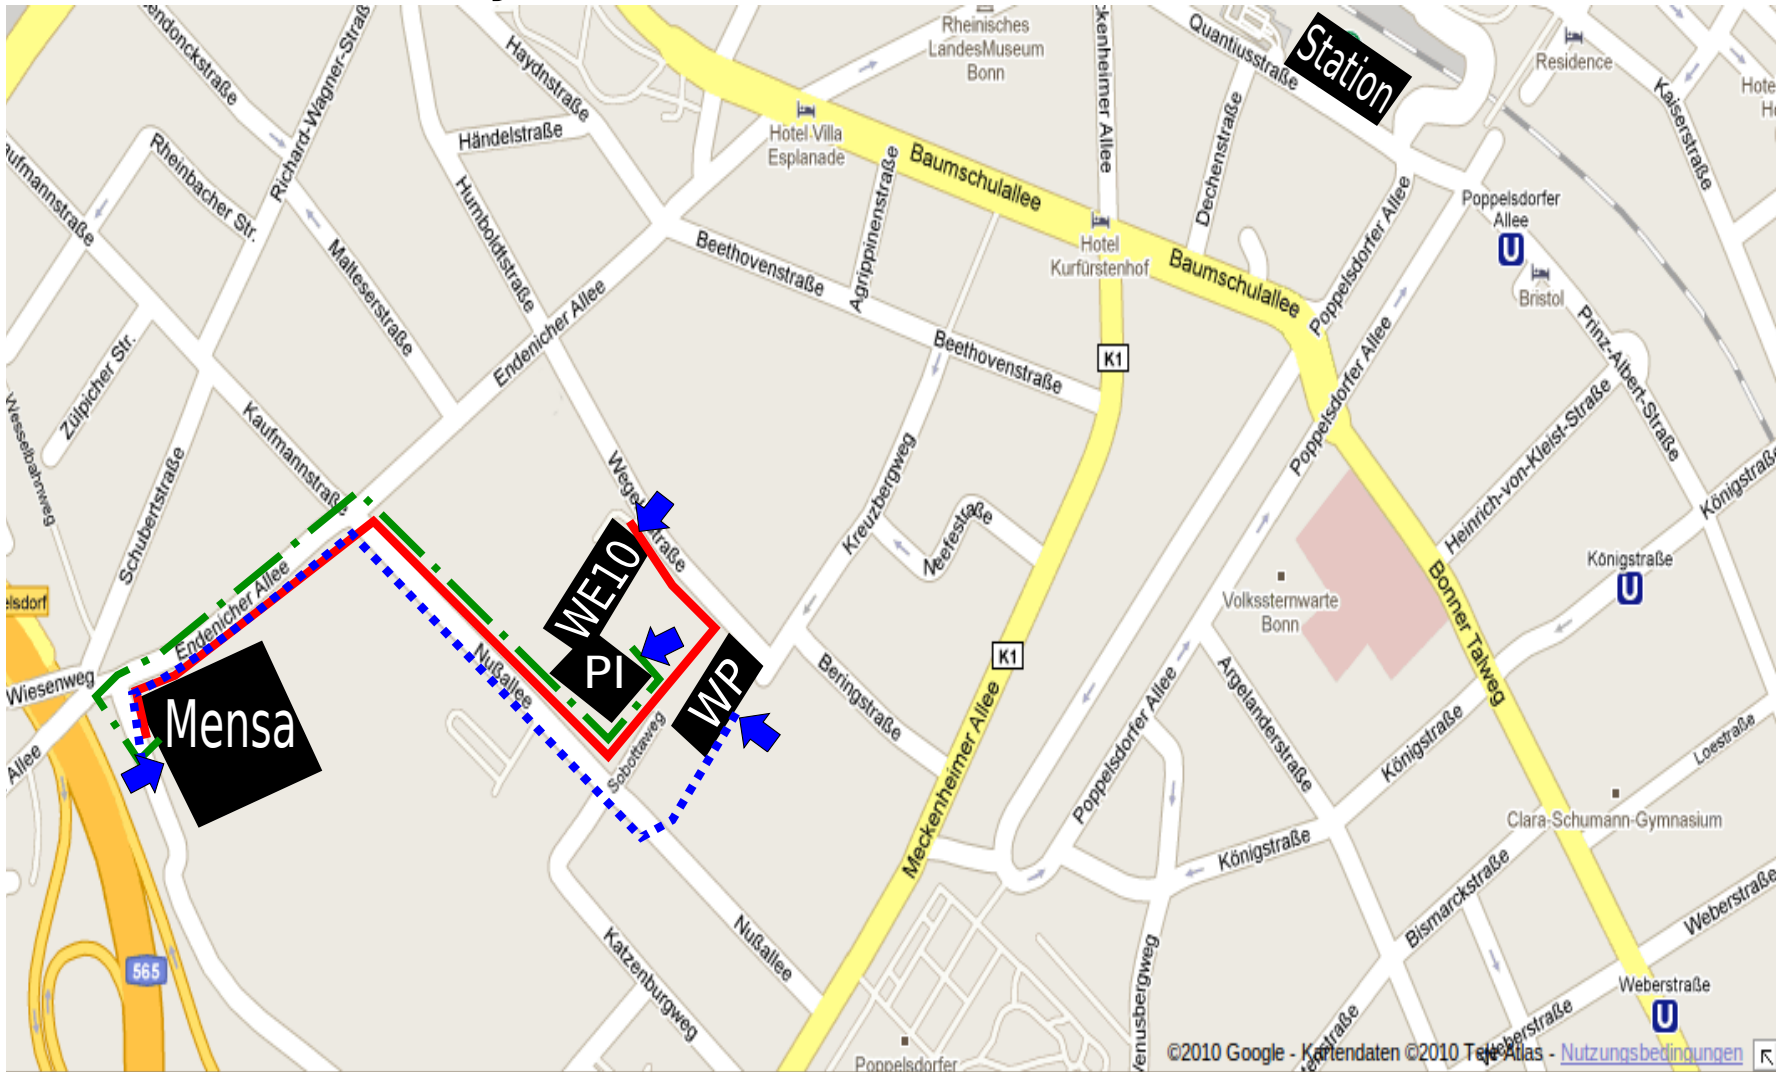

Your way to the Studentcafeteria (Mensa)

➔ entrance

PI (Physics Institute): - - - - -
Hörsaal 1

Leave the lecture hall at the back entrance - at the court turn right to Sabottaweg - turn again right and follow Nußallee - at the traffic lights turn left to Endenicher Allee - the Mensa is on the lhs after 220 meters

WE10 (Wegelerstraße 10): —————
Großer Hörsaal Mathematik
Kleiner Hörsaal Mathematik

Leave the lecture hall and turn right to the court/parking lot of the physics institute - keep on the lhs to Sabottaweg and at the end turn right - follow Nußallee - at the traffic lights turn left to Endenicher Allee - the Mensa is on the lhs after 220 meters

WP: ■ ■ ■ ■ ■
conference secretariat
Wolfgang Paul Hörsaal

Leave the lecture hall and turn right to Nußallee - follow Nußallee - at the traffic lights turn left to Endenicher Allee - the Mensa is on the lhs after 220 meters